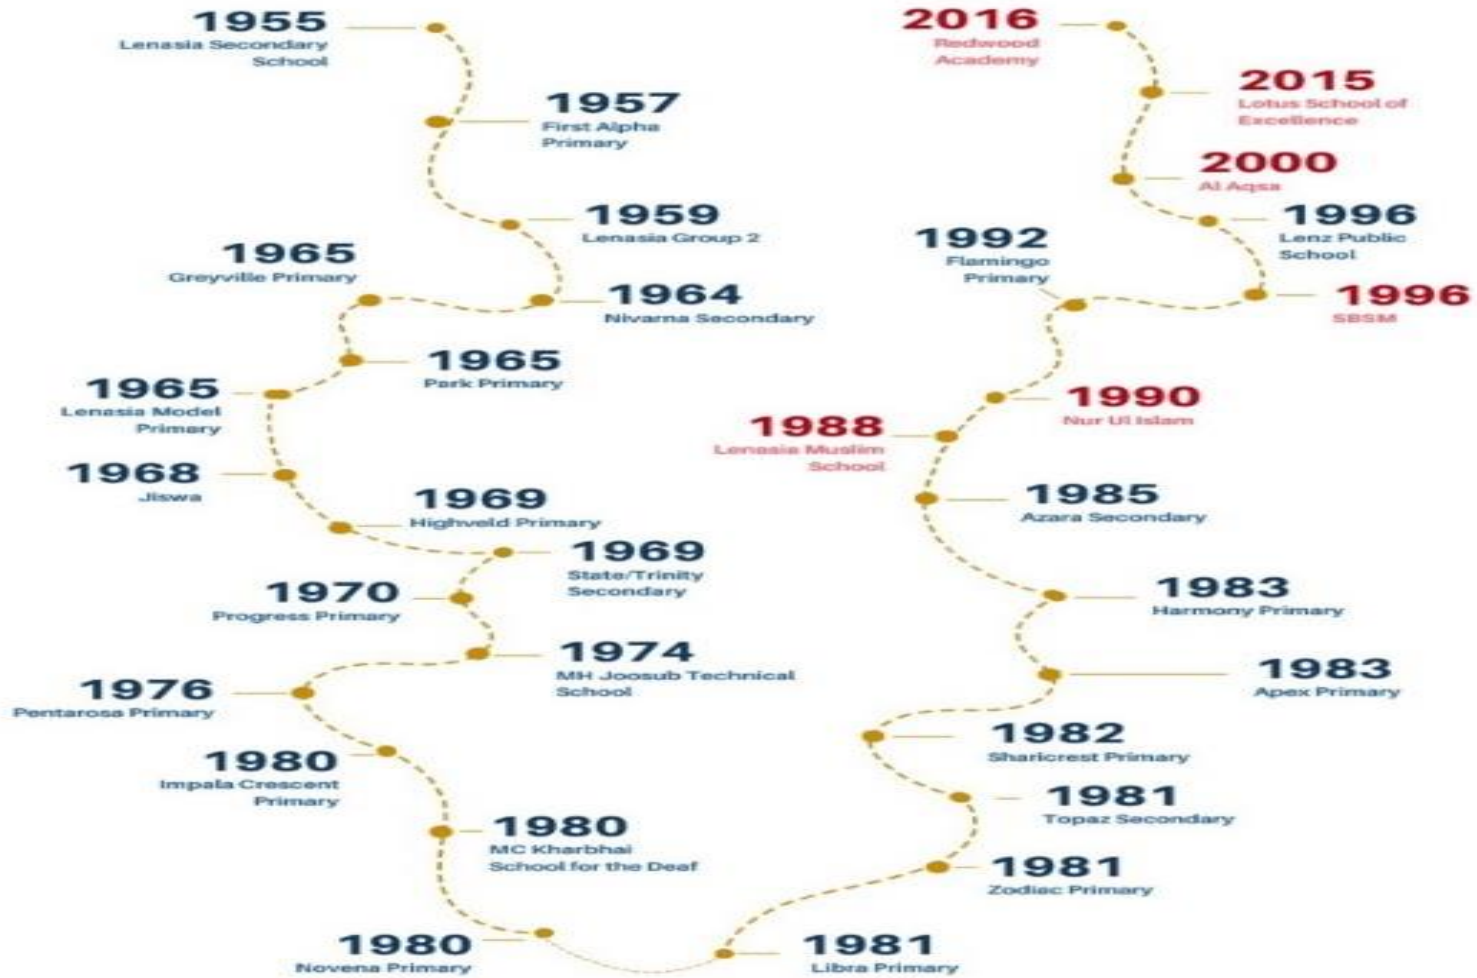

LENASIA SCHOOLS TIMELINE

1955 - 2025

■ Public Schools
■ Independent Schools